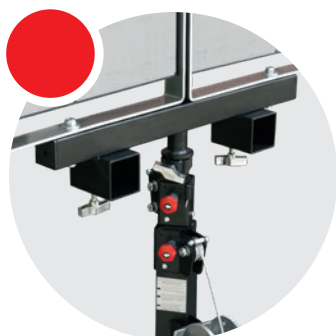

Maximum capacity 125 kg, up to 3,5 meters in height

The ELC 720 lift is among the smallest and most practical in the world. Ideal for mounting awnings and pergolas, air conditioners or air ducts. Thanks to its size and low weight, it can be moved and handled very easily.

- IN EVIDENCE**
- ▶ Always ready to use
 - ▶ Security system
 - ▶ Wheels with brake (optional)

STRUCTURE

- Reliable and robust, it allows you to work in peace.
- The lifter is always ready, it does not require any particular assembly or mounting: it is sufficient to place it on the ground, position the stabilizing legs and house the platform (BC-02 supplied) on it.
- Once positioned, loads up to 125 kg can be lifted comfortably with one hand thanks to the winch, up to 3.5 meters.
- The ELC 720 is equipped with safety systems such as the descent arrest in case of steel cable breakage and braked winch.
- Loading platform height 1.35 m
- Platform dimensions 80x40cm.

ACCESSORIES

WHEEL KIT R720
Wheels with brake

**CYLINDRICAL
LOAD SUPPORT**
Quick connection, easily
interchangeable with the platform
supplied as standard

PIERCED FOOT
Fixing accessory
of the lifter on the ground

**LED PANELS
SUPPORT**
Quick coupling, for lifting
of LED lighting panels

**LED LIGHTS
SUPPORT**
Quick coupling, for lifting
of LED lights from lighting