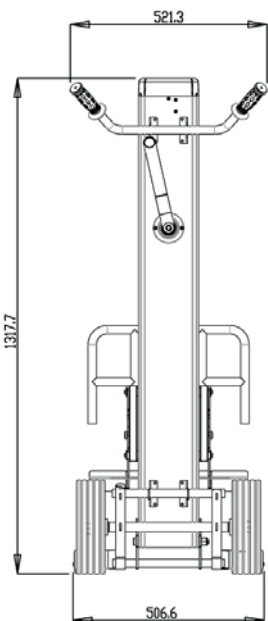

With interchangeable forks or platform

Scope with platform	120 kg
Scope with forks	150 kg
Height with platform	1.026 mm
Height with forks	1.057 mm
Loading height with platform	65 mm
Loading height with forks	100 mm
Lift body weight	20 kg
With platform	4 kg
With forks	5 kg
Platform dimensions	400x420 mm
With adjustable forks	370x320 - 590 mm
Cable winch capacity	230 kg
Cable	Ø 4 mm - 1.429 kg
DIN 15020	1 cm / M2

MANUAL WINCH
Protective casing, automatic brake usable with very little effort. Forks with adjustable width, hook, support for awning or roller blind

- Supplied in platform version or with forks (separate accessories)
- Opens and closes in seconds
- Suitable for the transport of loads in complete safety by a single person
- Compact structure in high resistance aluminum
- Anticorrosive steel cable integrated into the structure, for lifting the load
- Wheels of Ø 250 x 70 mm to facilitate transport
- Can also be used on uneven ground
- Ergonomic and comfortable position of the winch
- Fork base equipped with wheels
- It can be used as a moving table both on site and in the workshop