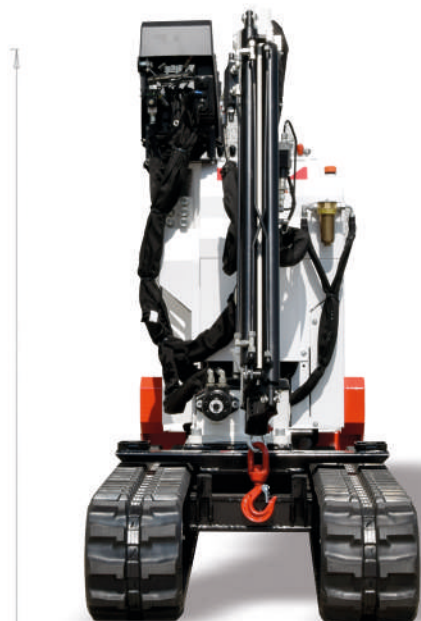

Crawler mini crane ROBBY 900

For all terrains, capacity 900 kg

- ▶ **REDUCED AND ADJUSTABLE WIDTH**
- ▶ **FOR ALL TERRAINS**
- ▶ **PICK AND CARRY**

The ROBBY 900 lift is ideal for handling heavy loads on all types of terrain, even for the most insidious ones.

Technical features

- Maximum range 900
- Maximum working height 4.5 m
- Palafinger 1500 telescopic hydraulic arm
- Chassis equipped with motor-driven tracks Honda GX 390
- Movement speed from 1.5 to 2.2 m / min
- Curb weight 1200 kg

Optional:

- White non-marking tracks
- Fixed inclined tib

Total weight	1200 kg
Height	1630 mm
Length	800/1200 mm
Length	2500 mm
Lift height	5 (with Jib)
Side adjustment	200 mm
Motor	Honda GX 390
Movement speed	1,5 a 2,2 m/min
Load capacity on the hook	900

Crawler mini crane ROBBY 900

1630 mm

800 mm

2500 mm

1630 mm

1200 mm