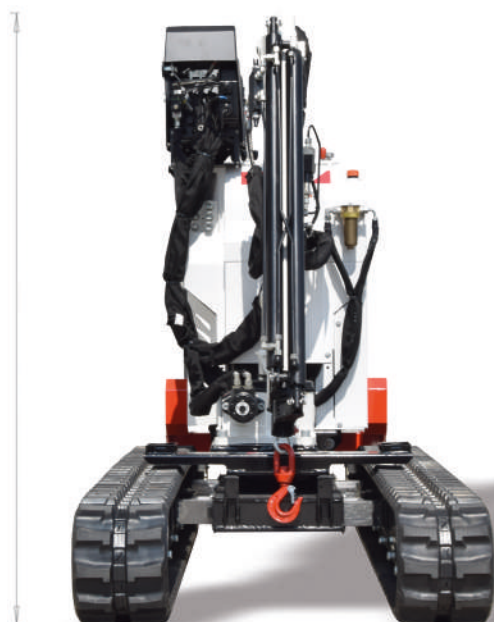

Crawler mini crane ROBBY 900

For all terrains, capacity 900 kg

- ▶ **REDUCED AND ADJUSTABLE WIDTH**
- ▶ **FOR ALL TERRAINS**
- ▶ **PICK AND CARRY**

The ROBBY 900 lift is ideal for handling heavy loads on all types of terrain, even for the most insidious ones.

Technical features

- Maximum range 900
- Maximum working height 4.5 m
- Palafinger 1500 telescopic hydraulic arm
- Chassis equipped with motor-driven tracks Honda GX 390
- Movement speed from 1.5 to 2.2 m / min
- Curb weight 1200 kg

Optional:

- White non-marking tracks
- Fixed inclined tib

Total weight	1200 kg
Height	1630 mm
Length	800/1200 mm
Length	2500 mm
Lift height	5 (with Jib)
Side adjustment	200 mm
Motor	Honda GX 390
Movement speed	1,5 a 2,2 m/min
Load capacity on the hook	900

Crawler mini crane ROBBY 900

1630 mm

800 mm

2500 mm

1630 mm

1200 mm