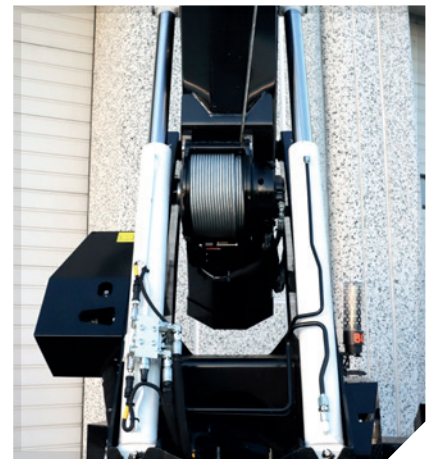

Maximum capacity 4.000 kg, up to 21.6 meters in height

Super compact T400 mobile crane with great lifting power, up to 4,000 kg.

Weight	5.160 kg
Dimensions	2,41 x 1,88 x 6,17 mt
Capacity	4.000 kg
Max height with Jib	21,60 mt

IN EVIDENCE

▶ **Small size for access even in the most difficult places**

- Radio control
- Hydraulic jib with 195° operation
- 1,000 KG hydraulic winch
- Pulleys for shooting in fourth gear
- 230 V electric motor for internal use
- Lowered hooks
- Operator holder basket

Autogru T400