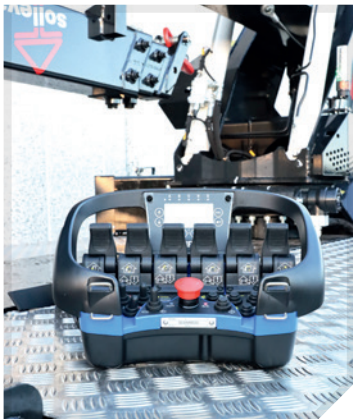

Maximum capacity 4.000 kg, up to 21.6 meters in height

Super compact T400 mobile crane with great lifting power, up to 4,000 kg.

Weight	5.160 kg
Dimensions	2,41 x 1,88 x 6,17 mt
Capacity	4.000 kg
Max height with Jib	21,60 mt

IN EVIDENCE

▶ **Small size for access even in the most difficult places**

- Radio control
- Hydraulic jib with 195° operation
- 1,000 KG hydraulic winch
- Pulleys for shooting in fourth gear
- 230 V electric motor for internal use
- Lowered hooks
- Operator holder basket

Autogru T400